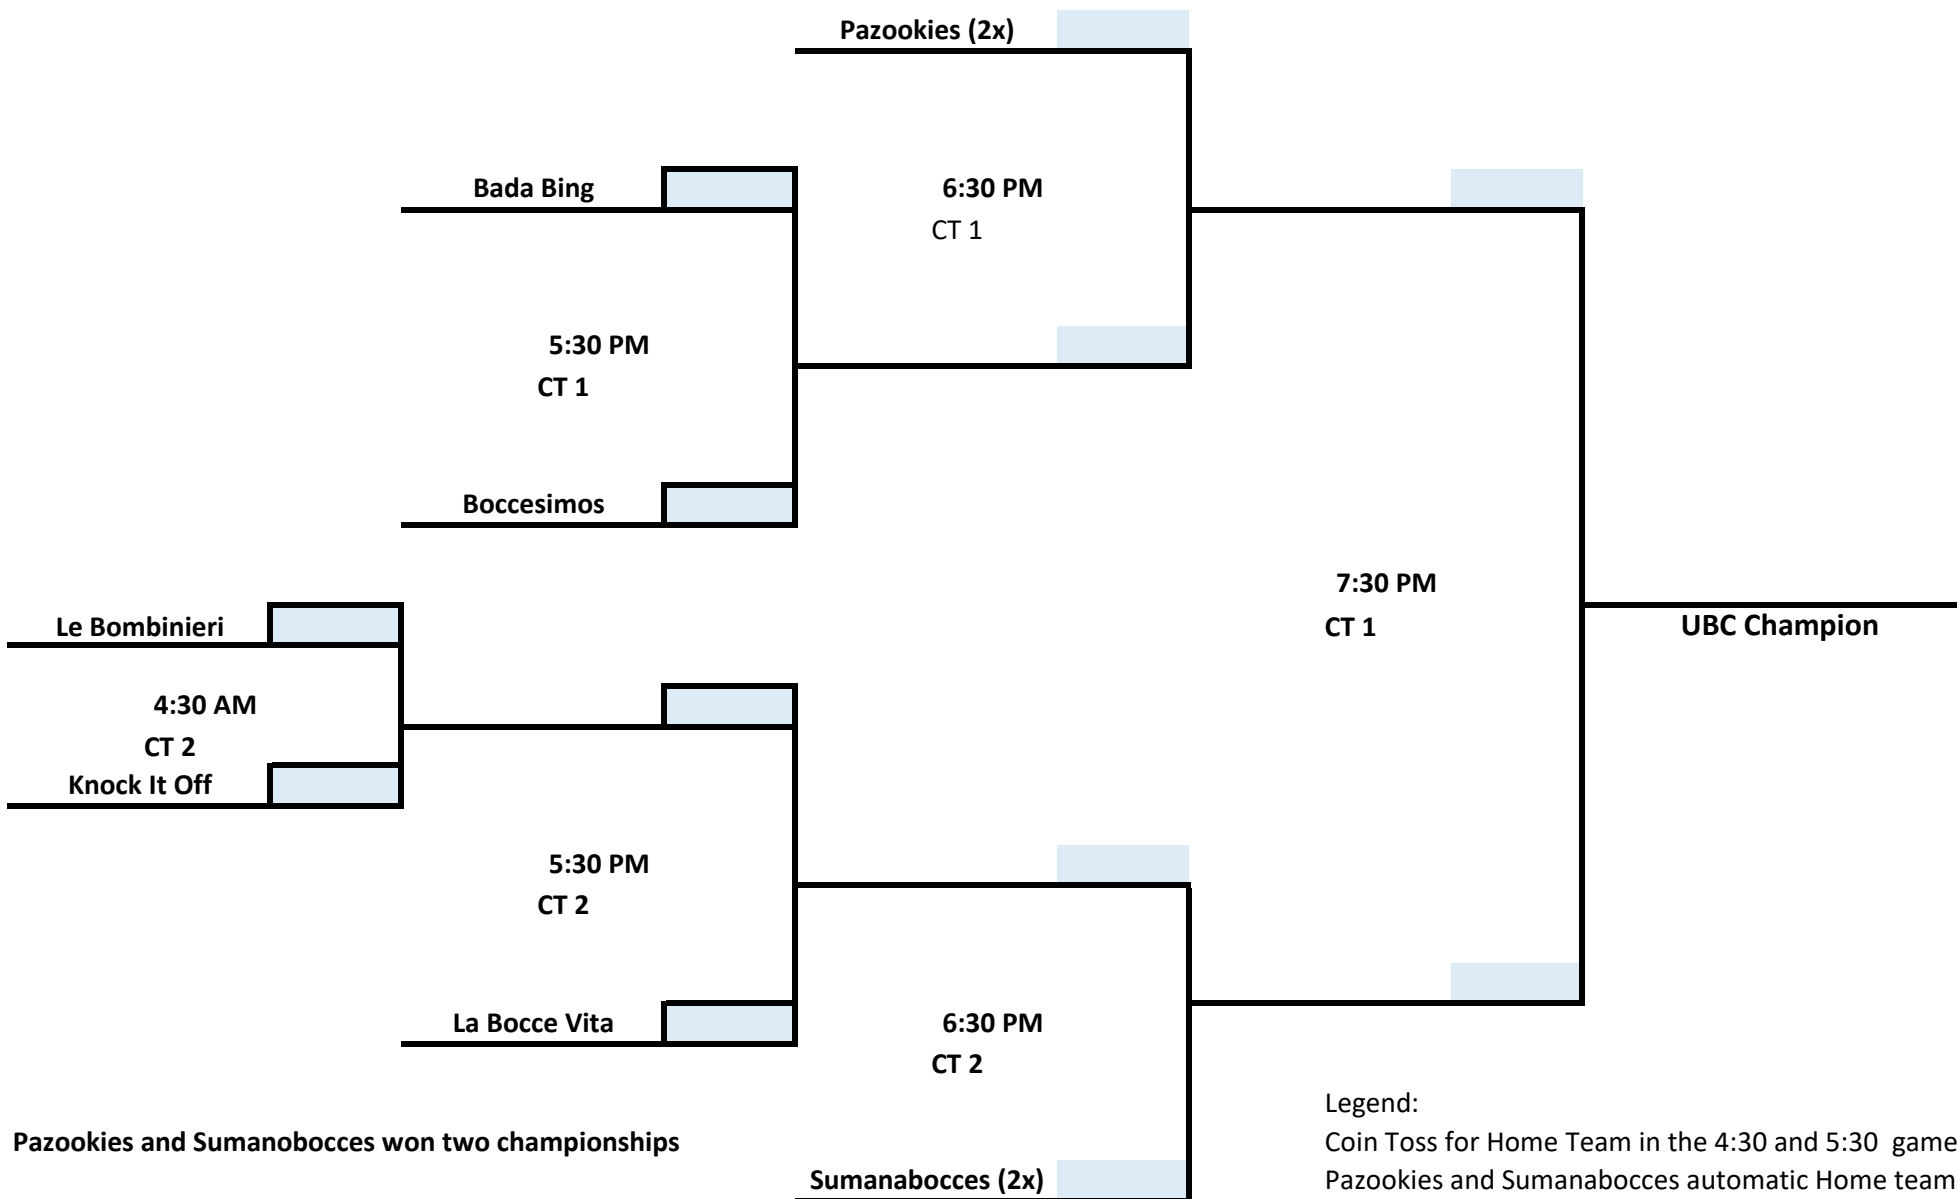

4:30 PM

5:30 PM

6:30 PM

7:30 PM

Pazookies and Sumanabocces won two championships

Legend:
 Coin Toss for Home Team in the 4:30 and 5:30 games
 Pazookies and Sumanabocces automatic Home team at 6:30 game
 If Pazookies and Sumanabocces play each other for the ship, a coin toss will determine Home Team.
 Have fun everyone!