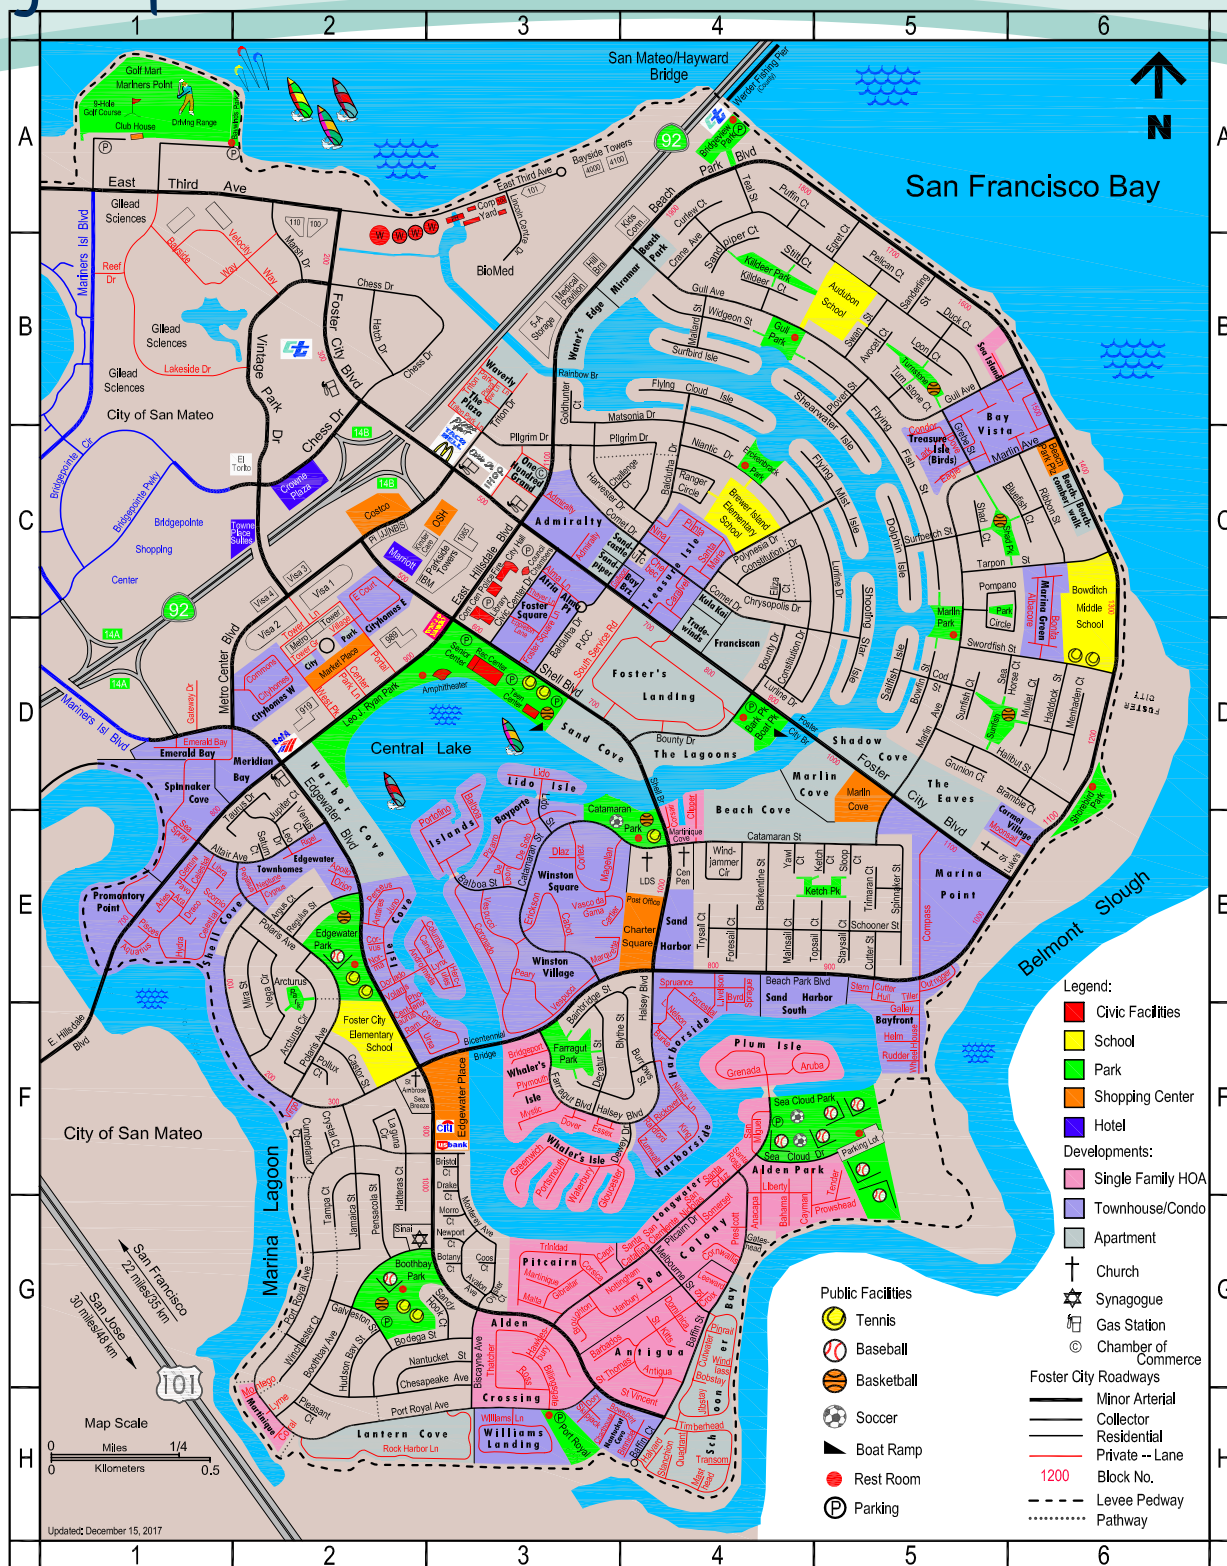

Park Amenity Grid

BALLFIELD 	BEACH 	CHILDREN'S PLAY AREA 	PICNIC AREA 	TENNIS COURTS 
BASKETBALL COURTS 	BIKE PATH 	PICKLE BALL COURTS 	RESTROOM 	VOLLEYBALL COURTS 
BARBECUE 	BOAT LAUNCH 	BOCCE BALL 	SOCCER FIELDS 	DOG PLAYGROUND 

PARKS/ACRES															
ARCTURUS/.75															
BAYWINDS/ 1.3															
BOAT /DOG/3.18															
BOOTHBAY/11.21															
BRIDGEVIEW/3.2															
CATAMARAN/5.88															
EDGEWATER/8.53															
ERCKENBRACK/3.48															
FARRAGUT/3.86															
GATESHEAD/.12															
GULL/3.14															
KETCH/1.6															
KILLDEER/2.42															
LEO J. RYAN/20.73															
LEO PARK/.015															
LEVEE PEDWAY/11.2															
MARLIN/3.13															
POMPANO/.56															
PORT ROYAL/3.98															
SEA CLOUD/23.9															
SHAD/2.16															
SHOREBIRD/ 3.5															
SUNFISH/2.41															
TURNSTONE/1.53															

City Map

Amphitheater D-3	Chamber of Commerce . . . C-3	Gull Park B-4	Recreation Center D-3
Arcturus Park E-2	Corporation Yard A-3	Hillbarn Theatre B-3	Sea Cloud Park F/G-4/5
Audubon School B-5	City Hall C-3	Ketch Park E-5	Senior Wing D-3
Bay Winds A-2	Council Chambers C-3	Killdeer Park B-4	Shad Park C-5
Boat Park D-4	Dog Park D-4	Leo J. Ryan Park D- 2/3	Shorebird Park D/E-6
Boothbay Park G-2	Edgewater Park E-2	Library/Comm. Center . . . D-3	Sunfish Park D-5
Bowditch C-6	Erckenbrack Park C-4	Marlin Park D-5	Turnstone Park B-5
Brewer Island School C-4	Farragut Park F-3	Police Department C-3	VIBE Teen Center D-3
Bridgeview Park A-4	Fire Department C-3	Port Royal Park H-3	
Catamaran Park E-3/4	Foster City School F-2	Post Office E-3/4	