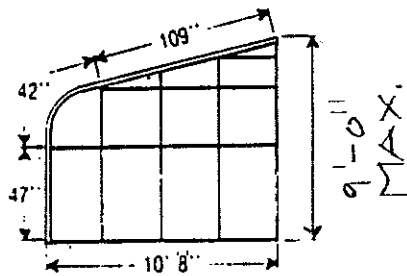

**FRAME:** ALUMINUM EXTRUSION BAKED ENAMEL FINISH COLOR TO MATCH TRIM OF HOUSES.

**GLAZING:** TEMPERED GLASS,

**PROTOTYPICAL UNATTACHED GREENHOUSE**

**FRAME:** ALUMINUM EXTRUSION BAKED ENAMEL FINISH COLOR TO MATCH TRIM OF HOUSES.