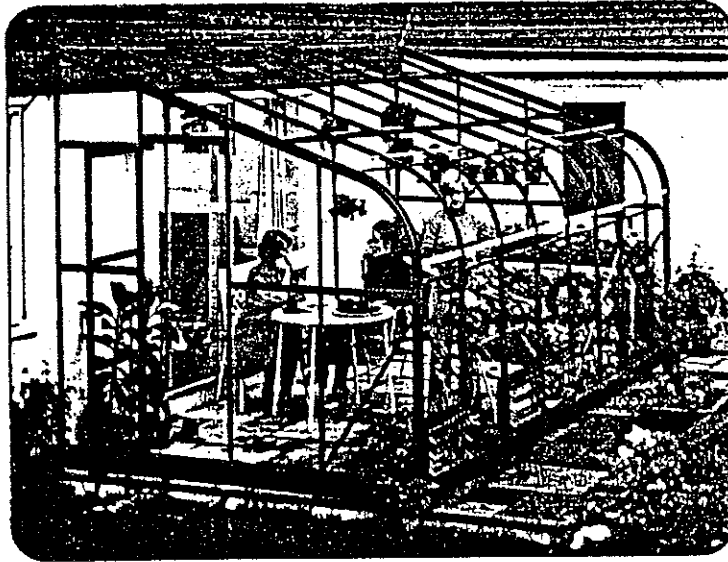

**FRAME:** ALUMINUM EXTRUSION BAKED ENAMEL FINISH COLOR TO MATCH TRIM OF HOUSES.

**GLAZING:** TEMPERED GLASS,

**PROTOTYPICAL UNATTACHED GREENHOUSE**

**FRAME:** ALUMINUM EXTRUSION BAKED ENAMEL FINISH COLOR TO MATCH TRIM OF HOUSES.

**GLAZING:** TEMPERED GLASS,