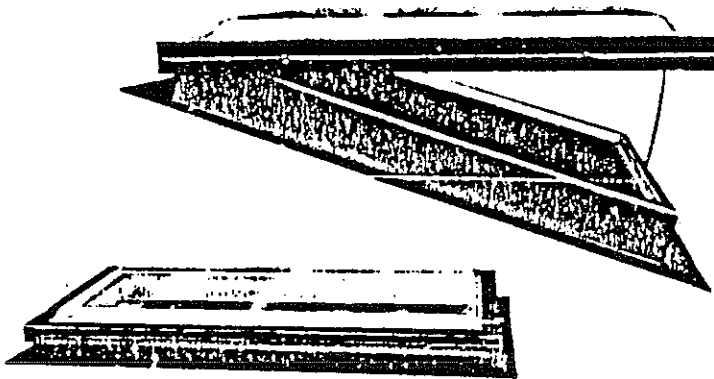

PROTOTYPICAL SKYLIGHT

- All welded aluminum construction protects against elements
- Light weight — permits single person handling and installation
- Sizes through 46 1/4" x 46 1/4" (*46 1/4" x 46 1/4" size is not generally available in tempered glass)
- Frame finishes in choice of natural or earthtone aluminum. Natural with clear acrylic. Earthtone with clear or bronze acrylic.

FRAME: ALUMINUM EXTRUSION BRONZE BAKED ENAMEL FINISH.

GLAZING: TEMPERED GLASS OR ACRYLIC. (Clear or grey tint only)

NOTE: MUST BE FLUSH MOUNTED AS SHOWN, NOT THE "BUBBLE" TYPE.