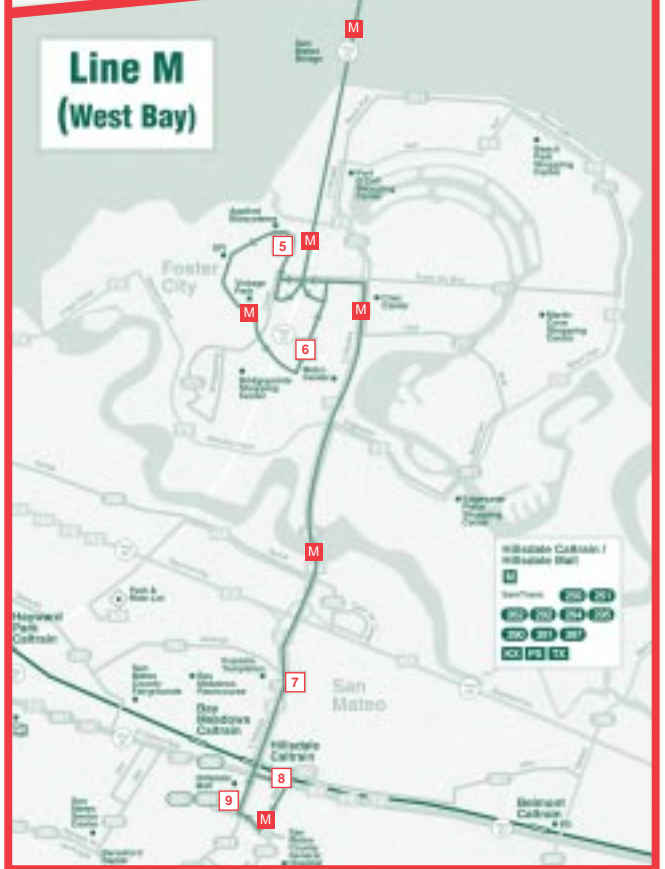

M Monday through Friday

to Foster City Metro Center / Hillsdale Mall

1	2	3	4	5	6	7	8	9
Castro Valley Park & Ride	Castro Valley BART Station	Hayward BART Station	Chabot College	1163 Chess Dr.	Foster City Metro Center	E. Hillsdale Blvd. & Saratoga Dr.	Hillsdale Caltrain	Hillsdale Mall
5:00a	5:05a	5:13a	5:23a	5:41a	5:45a	5:53a	5:55a	5:57a
6:00	6:05	6:13	6:23	6:41	6:45	6:53	6:55	6:57
6:40	6:45	6:53	7:03	7:21	7:25	7:33	7:35	7:37
7:10	7:15	7:23	7:33	7:51	7:55	8:03	8:05	8:07
7:40	7:45	7:53	8:03	8:21	8:25	8:33	8:35	8:37
		8:15	8:25	8:43	8:47	8:55	8:57	8:59
		8:45	8:55	9:13	9:17	9:25	9:27	9:29
			2:22p	2:40p	2:44p	2:52p	2:54p	2:56p
			3:22	3:40	3:44	3:52	3:54	3:56
		3:45p	3:52	4:10	4:14	4:22	4:24	4:26
4:21p	4:24p	4:29	4:36	4:54	4:58	5:06	5:08	5:10
		4:50	4:57	5:15	5:19	5:27	5:29	5:31
5:21	5:24	5:29	5:36	5:54	5:58	6:06	6:08	6:10
5:51	5:54	5:59	6:06	6:24	6:28	6:36	6:38	6:40

Light Face = a.m.
Bold Face = p.m.

M Monday through Friday

to Castro Valley Park & Ride (Center Street & Grove Way)

9	7	5	6	4	3	2	1
Hillsdale Mall/ Hillsdale Caltrain	E. Hillsdale Blvd. & Saratoga Dr.	1163 Chess Dr.	Foster City Metro Center	Hesperian Blvd. & Turner Ct.	Hayward BART Station	Castro Valley BART Station	Castro Valley Park & Ride
6:05a	6:08a	6:18a	6:22a	6:38a	6:50a	7:04a	7:10a
7:05	7:08	7:18	7:22	7:38	7:50		
7:45	7:48	7:58	8:02	8:18	8:30		
8:15	8:18	8:28	8:32	8:48	9:00		
8:43	8:46	8:56	9:00	9:16	9:28		
9:07	9:10	9:20	9:24	9:40	9:52		
9:37	9:40	9:50	9:54	10:10	10:22		
3:04p	3:07p	3:17p	3:21p	3:37p	3:49p	4:03p	4:09p
4:04	4:07	4:17	4:21	4:37	4:49	5:03	5:09
4:34	4:37	4:47	4:51	5:07	5:19	5:33	5:39
5:18	5:21	5:31	5:35	5:51	6:03	6:17	6:23
5:39	5:42	5:52	5:56	6:12	6:24	6:38	6:44
6:18	6:21	6:31	6:35	6:51	7:03	7:17	7:23
6:48	6:51	7:01	7:05	7:21	7:33	7:47	7:53

Light Face = a.m.
Bold Face = p.m.