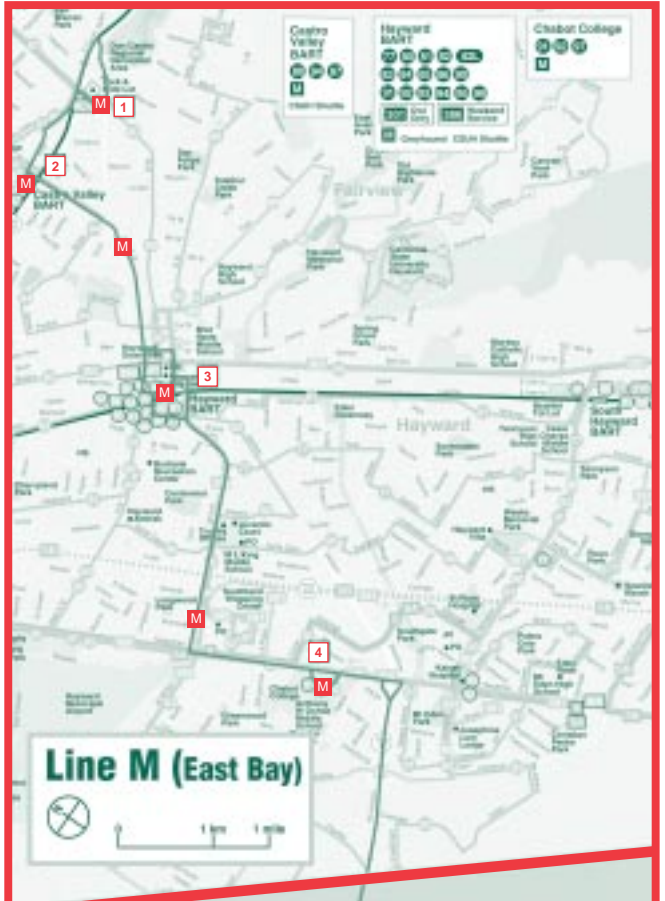

M Monday through Friday

to Foster City Metro Center / Hillsdale Mall

1	2	3	4	5	6	7	8	9
Castro Valley Park & Ride	Castro Valley BART Station	Hayward BART Station	Chabot College	1163 Chess Dr.	Foster City Metro Center	E. Hillsdale Blvd. & Saratoga Dr.	Hillsdale Caltrain	Hillsdale Mall
5:00a	5:05a	5:13a	5:23a	5:41a	5:45a	5:53a	5:55a	5:57a
6:00	6:05	6:13	6:23	6:41	6:45	6:53	6:55	6:57
6:40	6:45	6:53	7:03	7:21	7:25	7:33	7:35	7:37
7:10	7:15	7:23	7:33	7:51	7:55	8:03	8:05	8:07
7:40	7:45	7:53	8:03	8:21	8:25	8:33	8:35	8:37
		8:15	8:25	8:43	8:47	8:55	8:57	8:59
		8:45	8:55	9:13	9:17	9:25	9:27	9:29
			2:22p	2:40p	2:44p	2:52p	2:54p	2:56p
			3:22	3:40	3:44	3:52	3:54	3:56
		3:45p	3:52	4:10	4:14	4:22	4:24	4:26
4:21p	4:24p	4:29	4:36	4:54	4:58	5:06	5:08	5:10
		4:50	4:57	5:15	5:19	5:27	5:29	5:31
5:21	5:24	5:29	5:36	5:54	5:58	6:06	6:08	6:10
5:51	5:54	5:59	6:06	6:24	6:28	6:36	6:38	6:40

Light Face = a.m.
Bold Face = p.m.

M Monday through Friday

to Castro Valley Park & Ride (Center Street & Grove Way)

9	7	5	6	4	3	2	1
Hillsdale Mall/ Hillsdale Caltrain	E. Hillsdale Blvd. & Saratoga Dr.	1163 Chess Dr.	Foster City Metro Center	Hesperian Blvd. & Turner Ct.	Hayward BART Station	Castro Valley BART Station	Castro Valley Park & Ride
6:05a	6:08a	6:18a	6:22a	6:38a	6:50a	7:04a	7:10a
7:05	7:08	7:18	7:22	7:38	7:50		
7:45	7:48	7:58	8:02	8:18	8:30		
8:15	8:18	8:28	8:32	8:48	9:00		
8:43	8:46	8:56	9:00	9:16	9:28		
9:07	9:10	9:20	9:24	9:40	9:52		
9:37	9:40	9:50	9:54	10:10	10:22		
3:04p	3:07p	3:17p	3:21p	3:37p	3:49p	4:03p	4:09p
4:04	4:07	4:17	4:21	4:37	4:49	5:03	5:09
4:34	4:37	4:47	4:51	5:07	5:19	5:33	5:39
5:18	5:21	5:31	5:35	5:51	6:03	6:17	6:23
5:39	5:42	5:52	5:56	6:12	6:24	6:38	6:44
6:18	6:21	6:31	6:35	6:51	7:03	7:17	7:23
6:48	6:51	7:01	7:05	7:21	7:33	7:47	7:53

Light Face = a.m.
Bold Face = p.m.