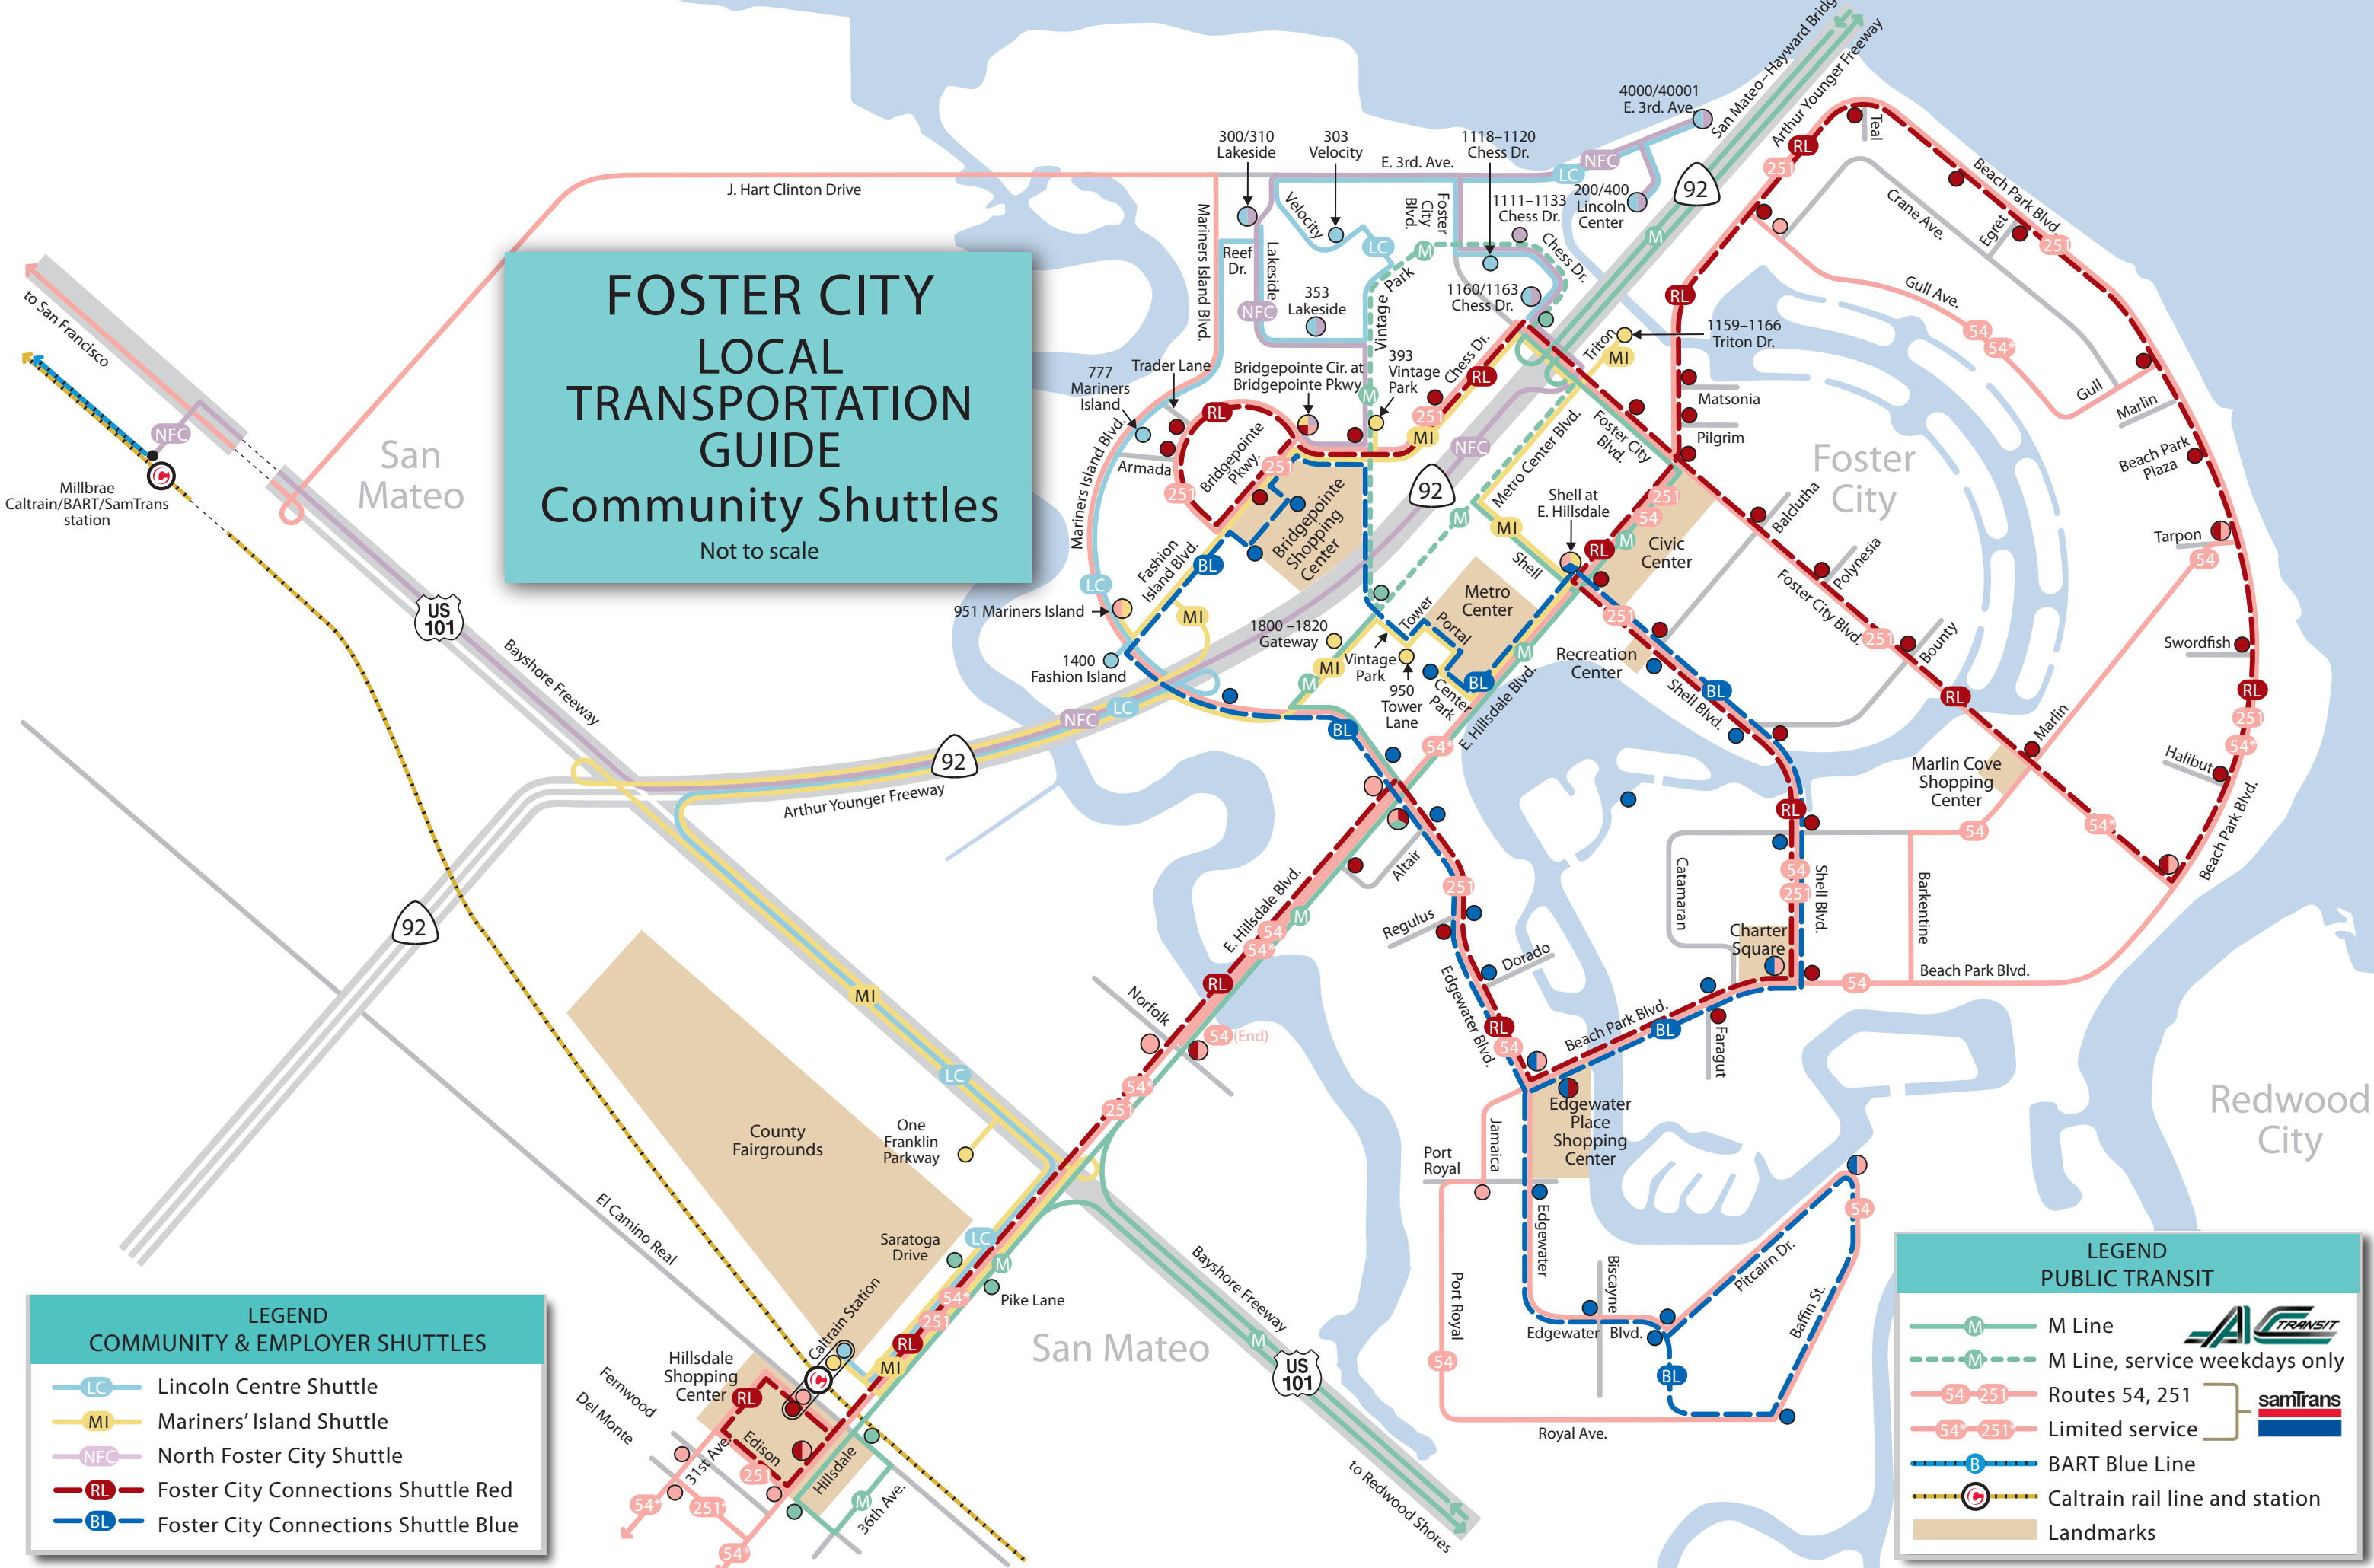

Revised: June 21, 2010

*School Days ONLY

#Wednesdays - School Days Only

Both the SamTrans Route 251 and Foster City Red Line use the SamTrans Route 251 bus stops. Not all stops are shown.

(A) - Bus Arrives

LEGEND COMMUNITY & EMPLOYER SHUTTLES

- LC Lincoln Centre Shuttle
- MI Mariners' Island Shuttle
- NFC North Foster City Shuttle
- RL Foster City Connections Shuttle Red
- BL Foster City Connections Shuttle Blue

LEGEND PUBLIC TRANSIT

- M Line
- M Line, service weekdays only
- Routes 54, 251
- Limited service
- BART Blue Line
- Caltrain rail line and station
- Landmarks